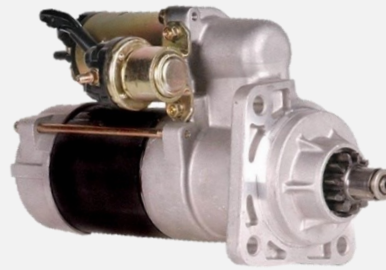

Having trouble with slow starts? It might be time to upgrade so you don't get left out in the cold!

Delco Remy 31MT Starters

Cummins ISB Engines

61006211

System Voltage- 12

Mounting Type- SAE 1

Pinion Pitch- 8/10

\$331.77

Detroit DD5 Engines

61016540

System Voltage- 12

Mounting Type- SAE 1

Pinion Pitch- MOD 3.0

\$382.75

****While Supplies Last****