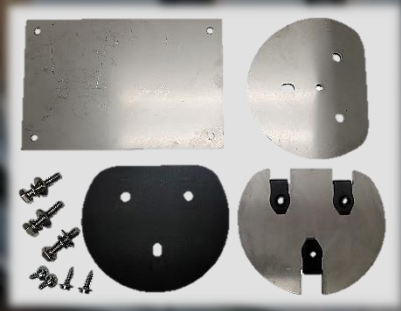

**January - March 2025
Winter Specials**

Preorders Due by March 15th

Crossview Mirror Hood Crack Repair & Prevention

Thomas Repair Kit C2HR

Includes: Stainless Steel Cover Plate, Top Plate, Bottom Plate, Bolt, and Washers.