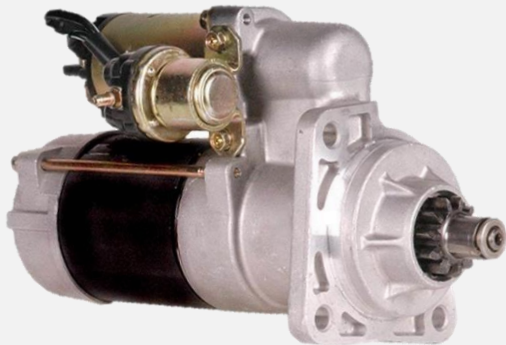

Brake Shoe Kit
TDA KSMA2124707QP
\$99.00

Prepare for winter!
\$5.00 OFF
All Heater Motors

\$95.00 w/ Exchange
ABP AE1131MF
Battery
950 CCA
1 Year Warranty

\$3.99 ea
TWS0013
Washer Fluid

Order over the Phone at 740-998-6606 or Online at completebusparts@completebus.com

Delco Remy 31MT Starter
61006211
 System Voltage- 12
 Mounting Type- SAE 1
 Pinion Teeth- 10
 Pinion Pitch- 8/10

\$331.77

While Supplies Last

Dependable Filtration Solutions
 for Cummins® Engines in School
 Bus Applications