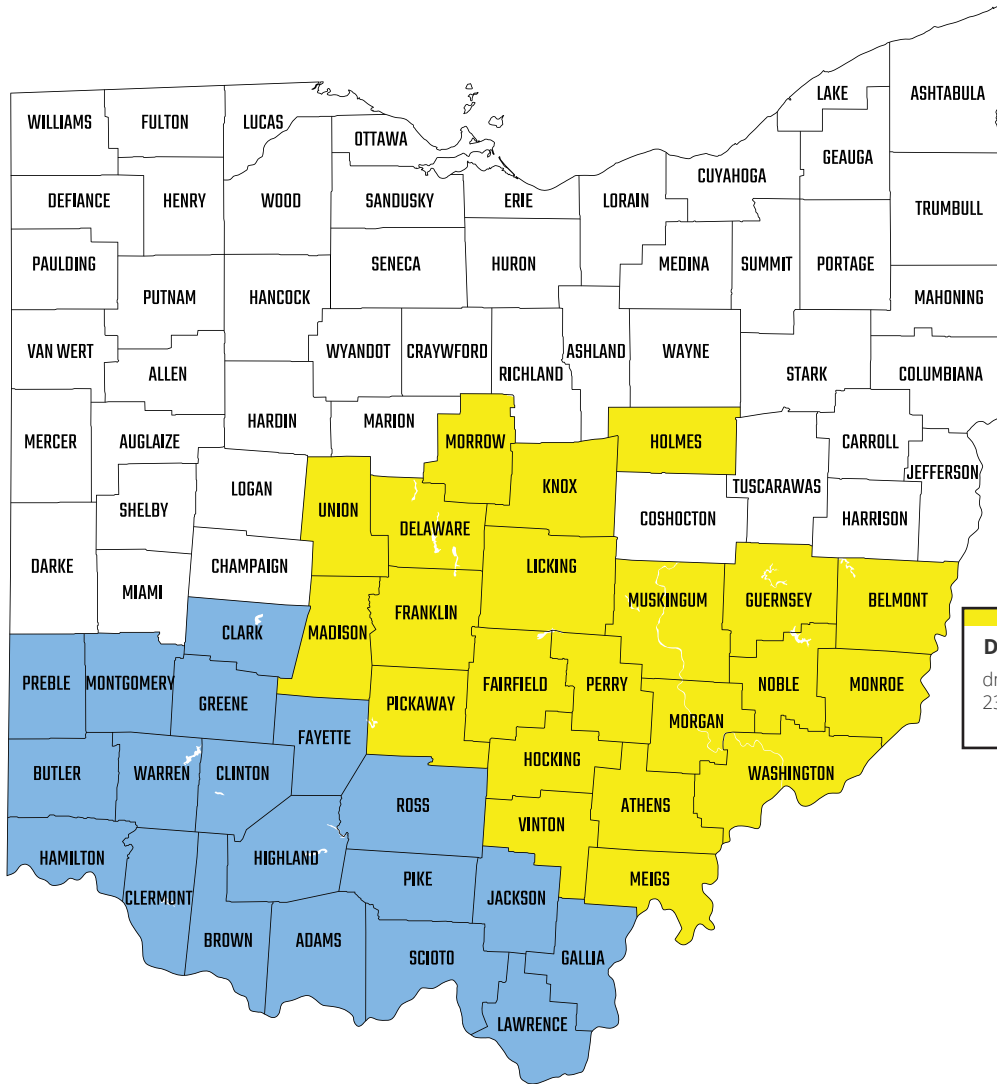

Chad Allen
callen@completebus.com
cell: 513.310.7428

Dustin Mulbarger
dmulbarger@completebus.com
234.346.2209

COMPLETE BUS & SPECIALTY VEHICLES TERRITORY MAP

COMPLETE
BUS & SPECIALTY
VEHICLES

RANDALL NEWLAND
Inside Sales

completebusparts@completebus.com
Phone: 740-998-6606

DAN SWART
Inside Sales

completebusparts@completebus.com
Phone: 740-998-6606

LARRY FISHER
Part Sales & Operations Supervisor

lfisher@completebus.com
Phone: 740-998-6606

*Pricing can be subject to change
**All orders are subject to back order

HOW TO ORDER

740-998-6606
www.completebus.com