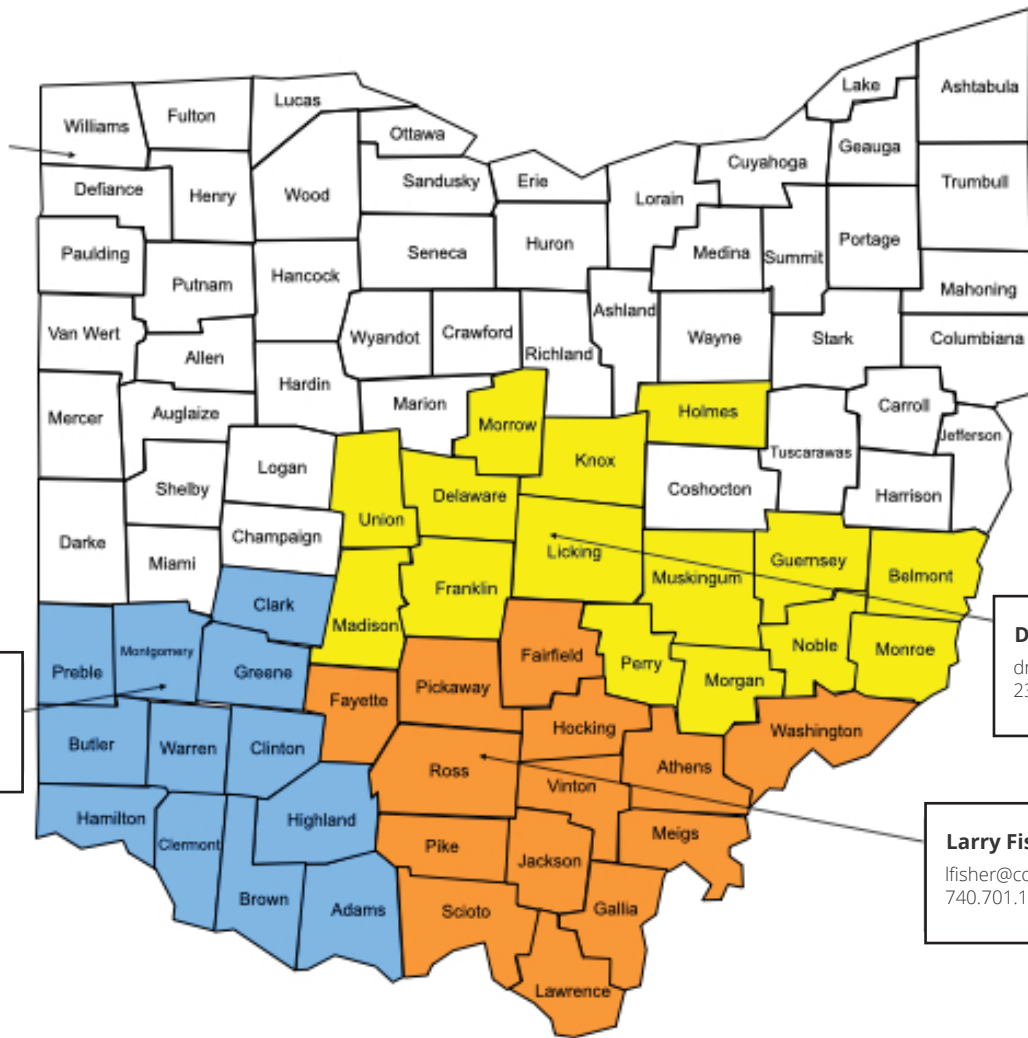

Chad Allen
callen@completebus.com
cell: 513.310.7428

Dustin Mulbarger
dmulbarger@completebus.com
234.346.2209

Larry Fisher
lfisher@completebus.com
740.701.1983

COMPLETE BUS & SPECIALITY VEHICLES TERRITORY MAP

RANDALL NEWLAND
Inside Sales

rnewland@completebus.com
Phone: 740-998-6606

DAN SWART
Inside Sales

Dswart@completebus.com
Phone: 740-998-6606

COMPLETE
BUS & SPECIALTY
VEHICLES

Complete Bus Parts Catalog
April-June 2023

*Pricing can be subject to change
**Orders will be placed on June 2nd
***All orders are subject to back order

HOW TO ORDER

740-998-6606
www.completebus.com